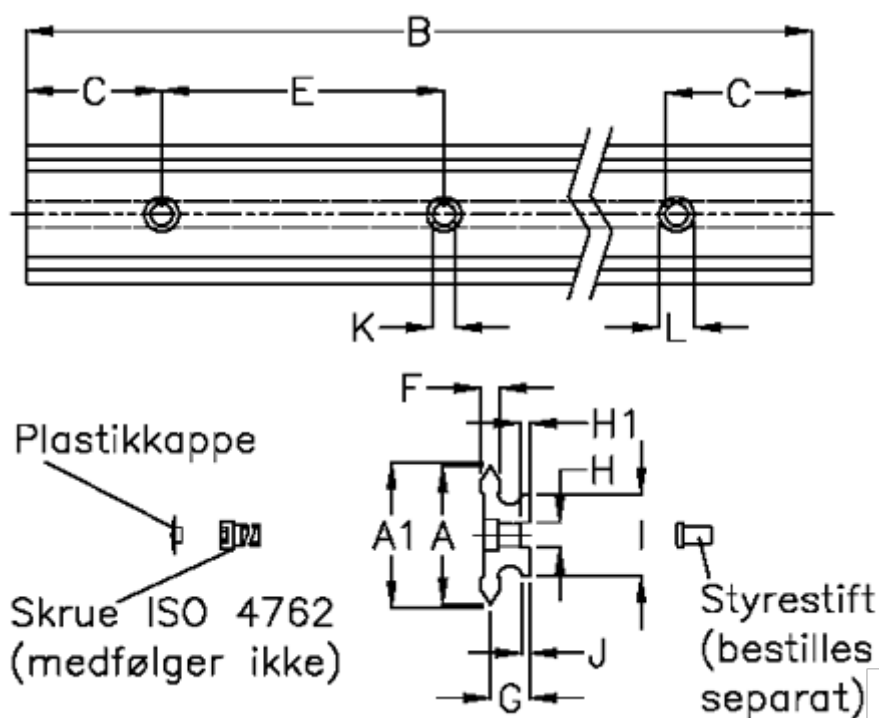

Article number: 059103266
 Description: Hepco SL2 spacer slide
 SS NM 44-266

Measures

A	= 44	G	= 12.5	Weight kg/1000 = 3300
A1	= 44.74	H	= 8	
B	= 266	H1	= 3.0	
C	= 43.0	I	= 26.0	
E	= 90	J	= 2.5	
F	= 6.0	K	= 7.0	
For bearing	= 34	L	= 11 x 6	
For guide pin	= 6	M	= 1	